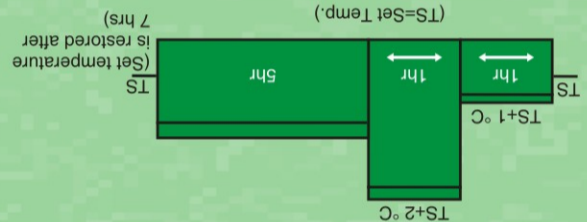

Intelligent weather control is a unique bi-directional rotary air vane technology that allows for rapid and even distribution of air. Large diameter cross flow fan reduces the noise level by functioning at a low speed, without decreasing the air flow volume.

Robust tropical rotary compressor is designed to perform even under extreme climatic conditions. This state-of-the-art compressor promises to cool your room even at 50°C ambient temperature.

This mode adjusts the temperature on the body depending on the body temperature and provides comfortable environment.