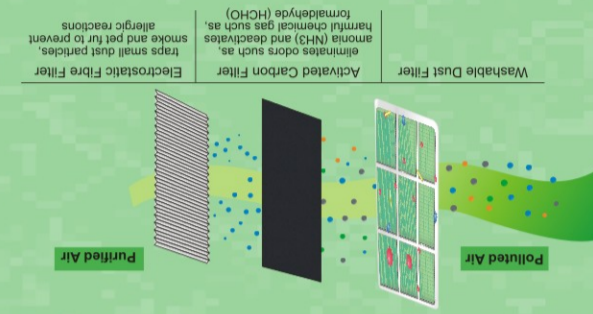

DURAKOOL

Available in 0.75 Ton & 1.0 Ton

Available in 1.5 Ton & 2.0 Ton

DURAKOOL

Turn to the Experts

In case of a power cut, the smart time guard feature ensures that whenever the power is restored, there is a 3 minute time delay in restarting of compressor. This helps in protecting your compressor.

Washable dust filter traps the bigger dust particles in the air. Active carbon filter eliminates odours such as ammonia and harmful chemical gases. Electrostatic fibre filter traps dust particles, smoke and fur.

Intelligent weather control is a unique bi-directional rotary air vane technology that allows for rapid and even distribution of air. Large diameter cross flow fan reduces the noise level by functioning at a low speed, without decreasing the air flow volume.

Robust tropical rotary compressor is designed to perform even under extreme climatic conditions. This state-of-the-art compressor promises to cool your room even at 50°C ambient temperature.

This mode adjusts the temperature on the body depending on the body temperature and provides comfortable environment.

Advance dry mode eliminates air moisture from the room by keeping the fan's speed low and is appropriate for humid seasons. At a touch of a button it makes the room dry and fresh.

Remote Control Features

Turn to the Experts.

MAKING YOU AND THE ENVIRONMENT SMILE!

EVER INNOVATING
EVER EVOLVING
FOREVER EXCELLING

DURAKOOL

Technical Specifications**