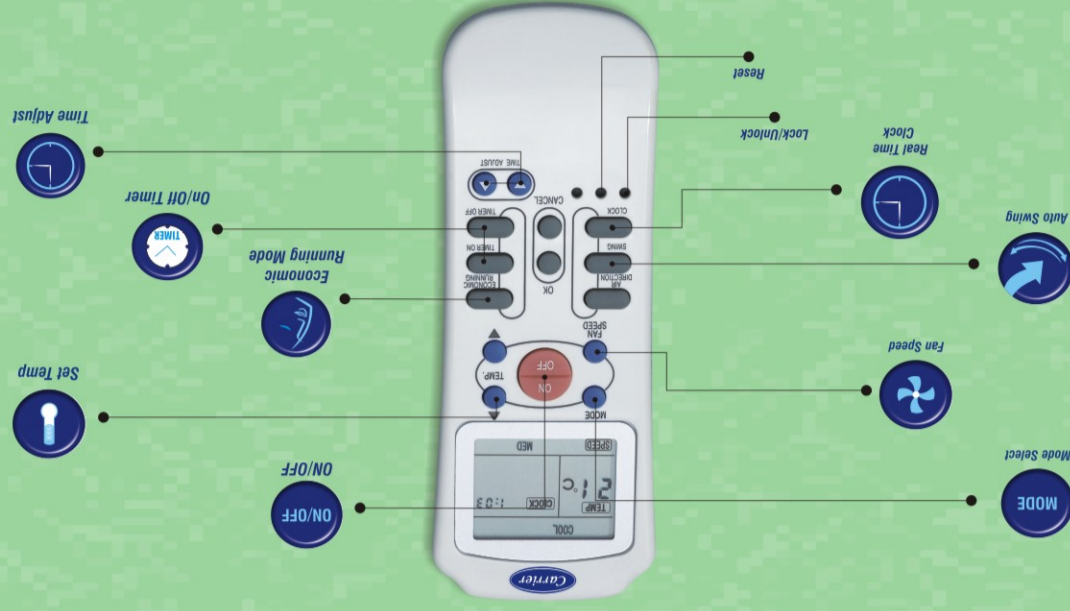

DURAKOOL

Available in 0.75 Ton & 1.0 Ton

Available in 1.5 Ton & 2.0 Ton

DURAKOOL

Turn to the Experts

In case of a power cut, the smart time guard feature ensures that whenever the power is restored, there is a 3 minute time delay in restarting of compressor. This helps in protecting your compressor.

Washable dust filter traps the bigger dust particles in the air. Active carbon filter eliminates odours such as ammonia and harmful chemical gases. Electrostatic fibre filter traps dust particles, smoke and fur.

Intelligent weather control is a unique bi-directional rotary air vane technology that allows for rapid and even distribution of air. Large diameter cross flow fan reduces the noise level by functioning at a low speed, without decreasing the air flow volume.

Robust tropical rotary compressor is designed to perform even under extreme climatic conditions. This state-of-the-art compressor promises to cool your room even at 50°C ambient temperature.

This mode adjusts the temperature on the body depending on the body temperature and provides comfortable environment.

Advance dry mode eliminates air moisture from the room by keeping the fan's speed low and is appropriate for humid seasons. At a touch of a button it makes the room dry and fresh.

Remote Control Features